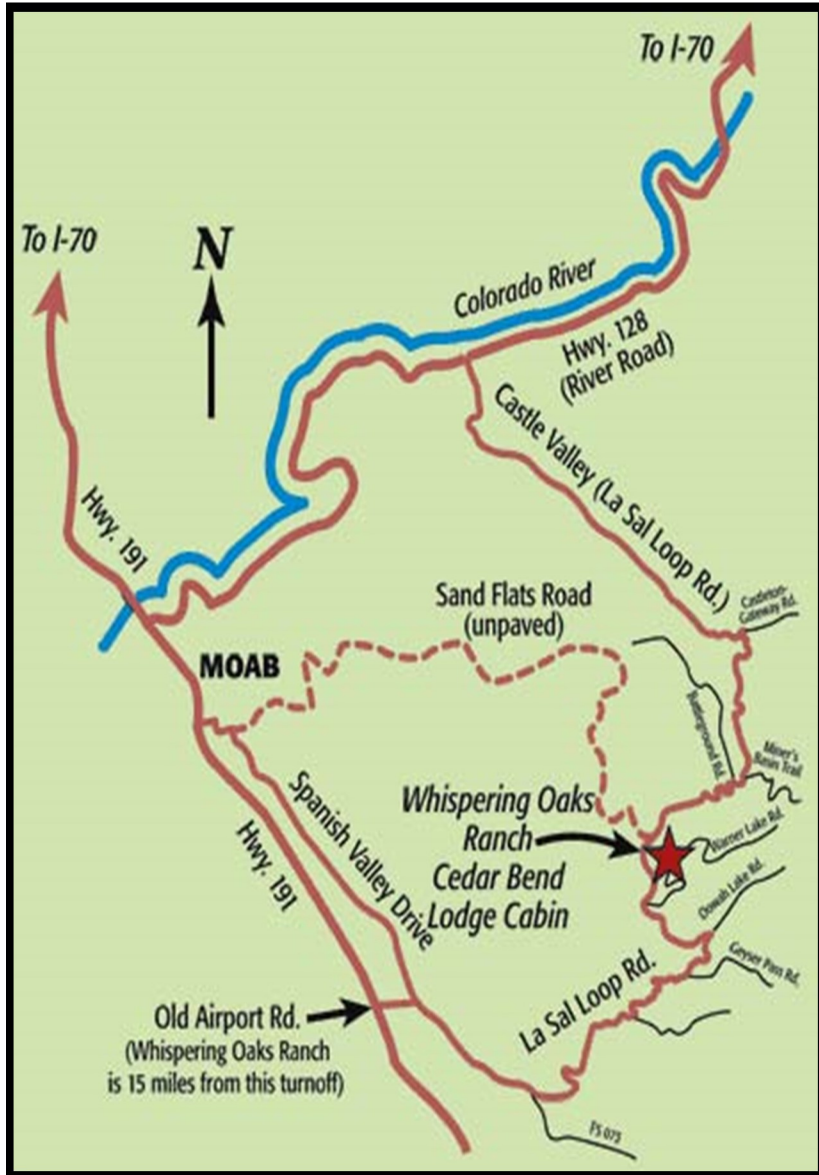

Map & Directions to Whispering Oaks Ranch

via **Castle Valley**

via **Sand Flats Road (unpaved)**

Trailer not recommended

Checkpoint: No fee for passage to Whispering Oaks

via **Highway 191 (quickest route)**

CONSTRUCTION 2025

Weekends: Open 24 hrs

Monday-Friday: Open before 8:30am / after 5:30pm